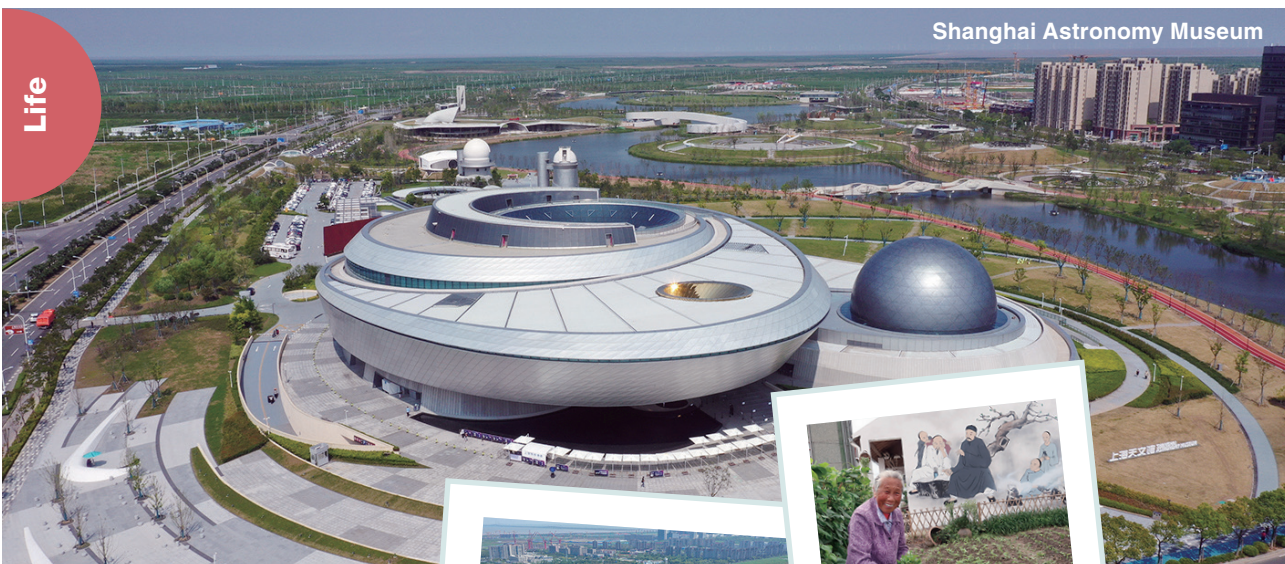

90 working days

Talent

Lingang talent service center

The "single window" for foreign talent to apply for work and residence permits, shortens the waiting time from 17 working days to **7** working days.

Shanghai Astronomy Museum

Life

15 minutes

All residents can reach public service venues such as education, health care and elderly care in their communities within 15 minutes.

China Maritime Museum

Pengmiao Village

150 km

New road construction

91.7%

Days with good and excellent air quality

Some **300,000** square meters of commercial facilities have been built, forming a three-tier "municipal, regional and community-level" system.